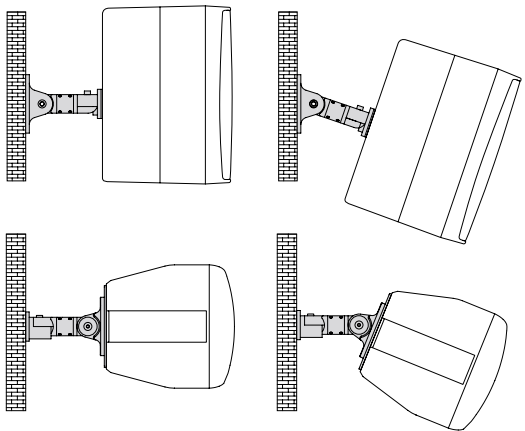

# B5A

B5A ONYX BLACK

FRONT VIEW

WITHOUT GRILLE

SP-5A WALL MOUNT